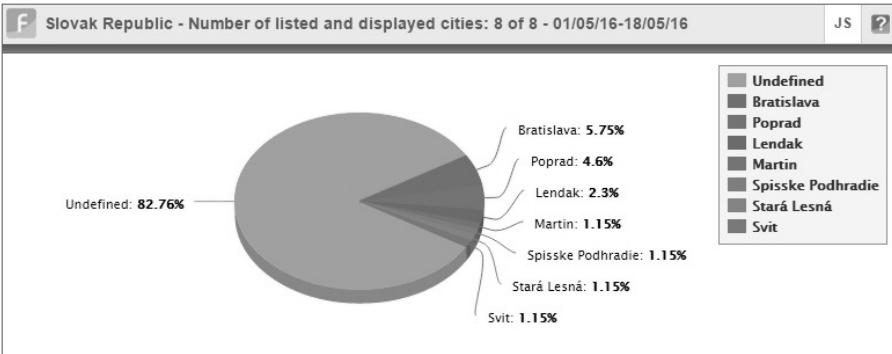

Interval ?

Select a default time period:

F Slovak Republic - Number of listed and displayed cities: 8 of 8 - 01/05/16-18/05/16

Location	Day-by-day	Visits	%	Location	Day-by-day	Visits	%
Undefined	...	72	82.76	Spisske Podhradie	...	1	1.15
Bratislava	...	5	5.75	Stará Lesná	...	1	1.15
Poprad	...	4	4.60	Martin	...	1	1.15
Lendak	...	2	2.30	Svit	...	1	1.15