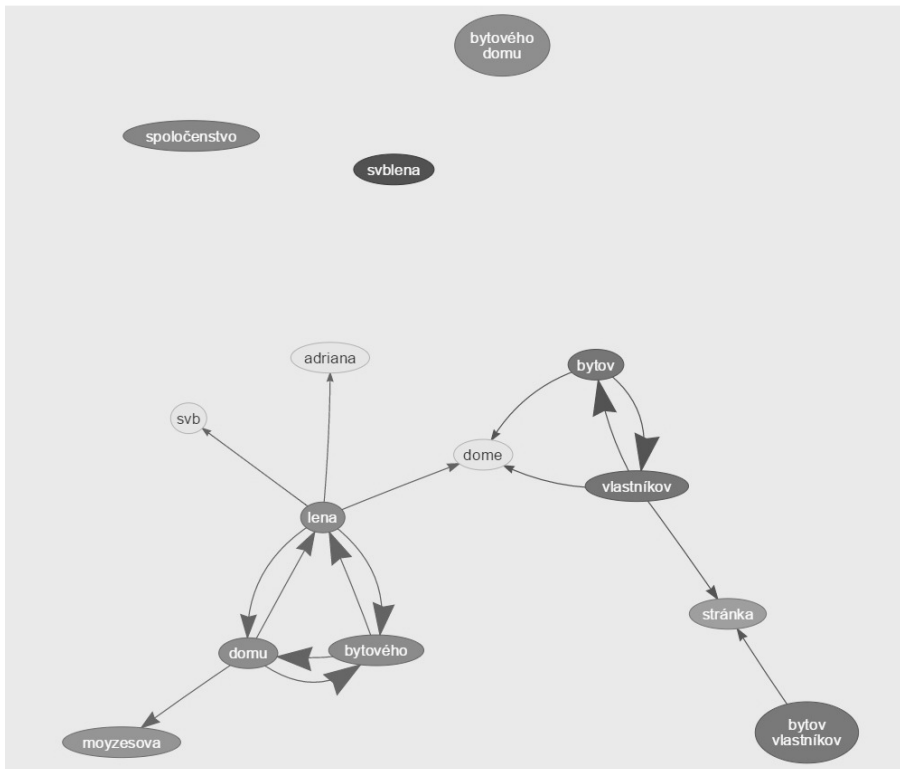

F Last 100 visits					
Date	Description	Country	Browser	OS	Referrer
18/05/16 08:27:32	Customer	Svit (SK)	Chrome 50	Windows 10	Google [not provided] *
18/05/16 07:10:29	Business services static assignment	Martin (SK)	Safari	Linux	Direct/none
17/05/16 18:17:50	LeaseWeb Netherlands B.V.	Amsterdam (NL)	Chrome 24	Windows 8	Direct/none
17/05/16 16:24:49	Orange Slovensko	(SK)	Microsoft Edge 13	Windows 10	www.google.com
17/05/16 10:57:28	Block of dynamic IPs for broadband customers	(SK)	Chrome 50	Windows 10	Direct/none
17/05/16 10:50:41	Block of dynamic IPs for broadband customers	(SK)	Chrome 50	Windows 10	Direct/none
17/05/16 10:48:41	Block of dynamic IPs for broadband customers	(SK)	Chrome 50	Windows 10	Direct/none
16/05/16 21:41:02	Block of dynamic IPs for broadband customers	(SK)	Chrome 50	Windows 10	Direct/none
16/05/16 21:40:49	Block of dynamic IPs for broadband customers	(SK)	Chrome 50	Windows 10	Direct/none
16/05/16 21:28:30	Block of dynamic IPs for broadband customers	(SK)	Chrome 50	Windows 7	Google [not provided] *
16/05/16 20:17:32	Block of dynamic IPs for broadband customers	(SK)	Chrome 50	Windows 10	Direct/none
16/05/16 16:20:11	Block of dynamic IPs for broadband customers	(SK)	Chrome 50	Windows 10	Direct/none
16/05/16 14:47:31	Block of dynamic IPs for broadband customers	(SK)	Chrome 50	Windows 10	Direct/none
16/05/16 14:47:14	Block of dynamic IPs for broadband customers	(SK)	Chrome 50	Windows 10	Direct/none
16/05/16 14:46:52	Block of dynamic IPs for broadband customers	(SK)	Chrome 50	Windows 10	Direct/none
16/05/16 07:36:10	LeaseWeb Netherlands B.V.	Amsterdam (NL)	Chrome 24	Windows 8	Direct/none
15/05/16 09:53:10	Block of dynamic IPs for broadband customers	(SK)	Chrome 50	Windows 10	Direct/none
15/05/16 09:48:53	Block of dynamic IPs for broadband customers	(SK)	Chrome 39	Windows 7	Direct/none
15/05/16 09:32:42	Block of dynamic IPs for broadband customers	(SK)	Chrome 50	Windows 10	Direct/none