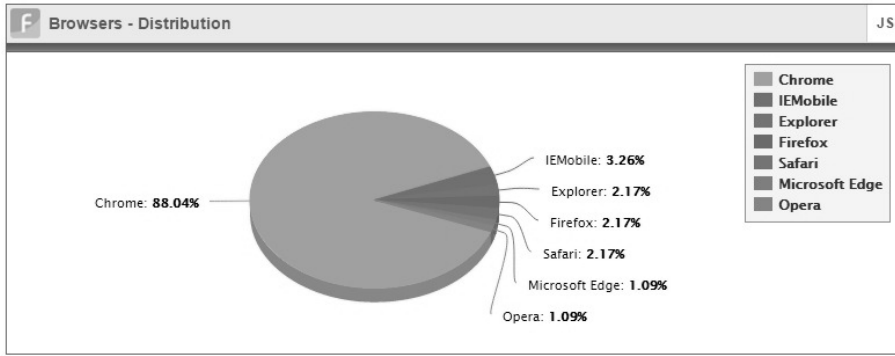

ShinyStat counter aj vo svojej free verzii poskytuje napríklad aj takéto informácie v grafickej forme :

Details

Date	Visits	Date	Visits	Date	Visits
18 April 2016	0	29 April 2016	2	10 May 2016	7
19 April 2016	0	30 April 2016	1	11 May 2016	1
20 April 2016	1	1 May 2016	0	12 May 2016	6
21 April 2016	1	2 May 2016	1	13 May 2016	1
22 April 2016	0	3 May 2016	0	14 May 2016	0
23 April 2016	0	4 May 2016	15	15 May 2016	4
24 April 2016	0	5 May 2016	6	16 May 2016	9
25 April 2016	1	6 May 2016	12	17 May 2016	5
26 April 2016	2	7 May 2016	4	18 May 2016	1
27 April 2016	2	8 May 2016	14	Today forecast	8
28 April 2016	2	9 May 2016	6		

Operating system - Date range: 01/05/16-18/05/16

Operating system	Day-by-day	Visits	%	Operating system	Day-by-day	Visits	%
Windows	■	83	90.22 %	Linux	■	1	1.09 %
Android	■	8	8.70 %				

Browsers - Date range: 01/05/16-18/05/16