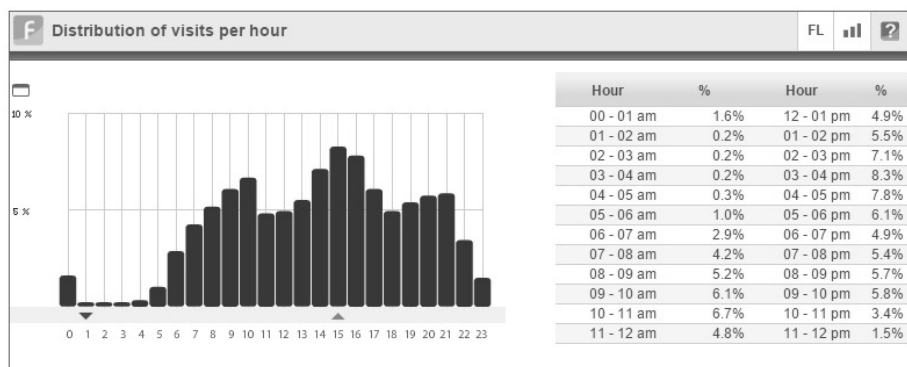

Not-provided keywords - Date range: 01/05/16-16/05/16						
Filter by	Keyword	Day-by-day	%	Avg. queries	Avg. ranking	Related keywords
	svblena	...	93.60%	0.9	2.5	
	vlastnikov	...	47.10%	0.5	3.4	<table border="1"> <tr><td>bytov</td><td>90%</td></tr> <tr><td>stránka</td><td>23%</td></tr> <tr><td>dome</td><td>9%</td></tr> </table>
	bytov	...	45.78%	0.5	3.5	<table border="1"> <tr><td>vlastnikov</td><td>93%</td></tr> <tr><td>dome</td><td>10%</td></tr> </table>
	bytov vlastnikov	...	42.39%	0.4	3.5	<table border="1"> <tr><td>stránka</td><td>15%</td></tr> </table>
	spoločenstvo	...	30.81%	0.3	3.8	
	bytového	...	25.80%	0.3	3.9	<table border="1"> <tr><td>domu</td><td>90%</td></tr> <tr><td>lena</td><td>77%</td></tr> <tr><td>bytového</td><td>77%</td></tr> <tr><td>domu</td><td>50%</td></tr> <tr><td>dome</td><td>17%</td></tr> <tr><td>adriana</td><td>7%</td></tr> <tr><td>svb</td><td>7%</td></tr> </table>
	lena	...	25.73%	0.3	4.0	<table border="1"> <tr><td>bytového</td><td>97%</td></tr> <tr><td>lena</td><td>54%</td></tr> <tr><td>moyzesova</td><td>39%</td></tr> </table>
	domu	...	23.86%	0.2	4.0	<table border="1"> <tr><td>bytového domu</td><td>62%</td></tr> <tr><td>poprad</td><td>77%</td></tr> <tr><td>informačná</td><td>71%</td></tr> <tr><td>domu</td><td>50%</td></tr> </table>
	bytového domu	...	23.22%	0.2	3.9	
	bytového lena	...	19.90%	0.2	3.9	<table border="1"> <tr><td>poprad</td><td>77%</td></tr> <tr><td>informačná</td><td>71%</td></tr> <tr><td>domu</td><td>50%</td></tr> </table>
	moyzesova	...	18.48%	0.2	4.0	<table border="1"> <tr><td>moyzesova</td><td>100%</td></tr> <tr><td>informačná</td><td>90%</td></tr> <tr><td>moyzesova</td><td>100%</td></tr> </table>
	poprad	...	14.19%	0.1	4.1	<table border="1"> <tr><td>poprad</td><td>100%</td></tr> <tr><td>informačná</td><td>90%</td></tr> <tr><td>moyzesova</td><td>100%</td></tr> </table>
	informačná	...	13.20%	0.1	4.1	<table border="1"> <tr><td>poprad</td><td>97%</td></tr> <tr><td>stránka</td><td>63%</td></tr> </table>
	domu lena	...	12.96%	0.1	4.0	<table border="1"> <tr><td>bytového</td><td>95%</td></tr> </table>
	stránka	...	11.87%	0.1	4.2	<table border="1"> <tr><td>vlastnikov</td><td>92%</td></tr> <tr><td>informačná</td><td>70%</td></tr> <tr><td>nke</td><td>14%</td></tr> <tr><td>ods</td><td>9%</td></tr> <tr><td>súlade</td><td>9%</td></tr> </table>