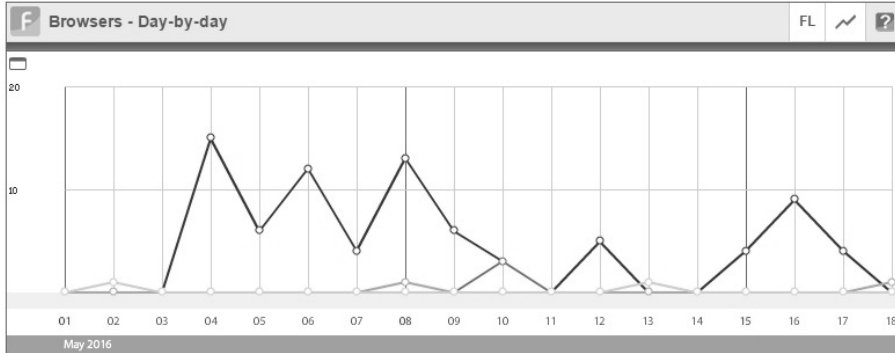

ShinyStat counter aj vo svojej free verzii poskytuje napríklad aj takéto informácie v grafickej forme :

Details

Date	Visits	Date	Visits	Date	Visits
18 April 2016	0	29 April 2016	2	10 May 2016	7
19 April 2016	0	30 April 2016	1	11 May 2016	1
20 April 2016	1	1 May 2016	0	12 May 2016	6
21 April 2016	1	2 May 2016	1	13 May 2016	1
22 April 2016	0	3 May 2016	0	14 May 2016	0
23 April 2016	0	4 May 2016	15	15 May 2016	4
24 April 2016	0	5 May 2016	6	16 May 2016	9
25 April 2016	1	6 May 2016	12	17 May 2016	5
26 April 2016	2	7 May 2016	4	18 May 2016	1
27 April 2016	2	8 May 2016	14	Today forecast	8
28 April 2016	2	9 May 2016	6		

Operating system - Date range: 01/05/16-18/05/16

Operating system	Day-by-day	Visits	%	Operating system	Day-by-day	Visits	%
Windows	■	83	90.22 %	Linux	■	1	1.09 %
Android	■	8	8.70 %				

Browsers - Date range: 01/05/16-18/05/16