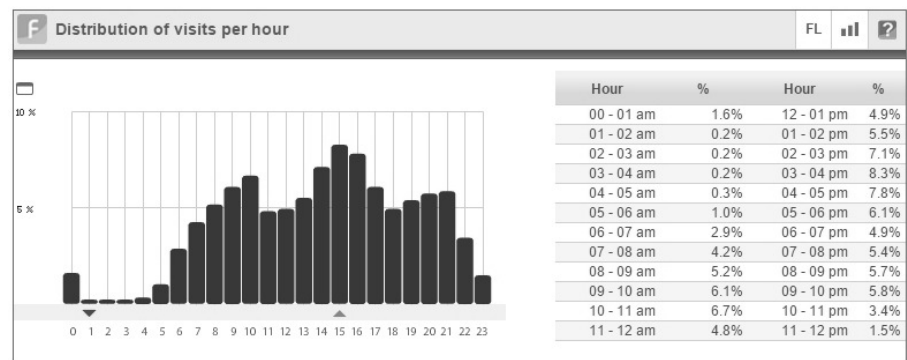

Not-provided keywords - Date range: 01/05/16-16/05/16						
Filter by	Keyword	Day-by-day	%	Avg. queries	Avg. ranking	Related keywords
	svblena	...	93.60%	0.9	2.5	
	vlastnikov	...	47.10%	0.5	3.4	<table border="1"> <tr><td>bytov</td><td>90%</td></tr> <tr><td>stránka</td><td>23%</td></tr> <tr><td>dome</td><td>9%</td></tr> </table>
	bytov	...	45.78%	0.5	3.5	<table border="1"> <tr><td>vlastnikov</td><td>93%</td></tr> <tr><td>dome</td><td>10%</td></tr> </table>
	bytov vlastnikov	...	42.39%	0.4	3.5	<table border="1"> <tr><td>stránka</td><td>15%</td></tr> </table>
	spoločenstvo	...	30.81%	0.3	3.8	
	bytového	...	25.80%	0.3	3.9	<table border="1"> <tr><td>domu</td><td>90%</td></tr> <tr><td>lena</td><td>77%</td></tr> <tr><td>bytového</td><td>77%</td></tr> <tr><td>domu</td><td>50%</td></tr> <tr><td>dome</td><td>17%</td></tr> <tr><td>adriana</td><td>7%</td></tr> <tr><td>svb</td><td>7%</td></tr> </table>
	lena	...	25.73%	0.3	4.0	<table border="1"> <tr><td>bytového</td><td>97%</td></tr> <tr><td>lena</td><td>54%</td></tr> <tr><td>moyzesova</td><td>39%</td></tr> </table>
	domu	...	23.86%	0.2	4.0	<table border="1"> <tr><td>bytového domu</td><td>62%</td></tr> <tr><td>poprad</td><td>77%</td></tr> <tr><td>informačná</td><td>71%</td></tr> <tr><td>domu</td><td>50%</td></tr> </table>
	bytového domu	...	23.22%	0.2	3.9	
	bytového lena	...	19.90%	0.2	3.9	<table border="1"> <tr><td>poprad</td><td>77%</td></tr> <tr><td>informačná</td><td>71%</td></tr> <tr><td>domu</td><td>50%</td></tr> </table>
	moyzesova	...	18.48%	0.2	4.0	<table border="1"> <tr><td>moyzesova</td><td>100%</td></tr> <tr><td>informačná</td><td>90%</td></tr> <tr><td>moyzesova</td><td>100%</td></tr> </table>
	poprad	...	14.19%	0.1	4.1	<table border="1"> <tr><td>poprad</td><td>100%</td></tr> <tr><td>informačná</td><td>90%</td></tr> <tr><td>moyzesova</td><td>100%</td></tr> </table>
	informačná	...	13.20%	0.1	4.1	<table border="1"> <tr><td>poprad</td><td>97%</td></tr> <tr><td>stránka</td><td>63%</td></tr> </table>
	domu lena	...	12.96%	0.1	4.0	<table border="1"> <tr><td>bytového</td><td>95%</td></tr> </table>
	stránka	...	11.87%	0.1	4.2	<table border="1"> <tr><td>vlastnikov</td><td>92%</td></tr> <tr><td>informačná</td><td>70%</td></tr> <tr><td>nke</td><td>14%</td></tr> <tr><td>ods</td><td>9%</td></tr> <tr><td>súlade</td><td>9%</td></tr> </table>