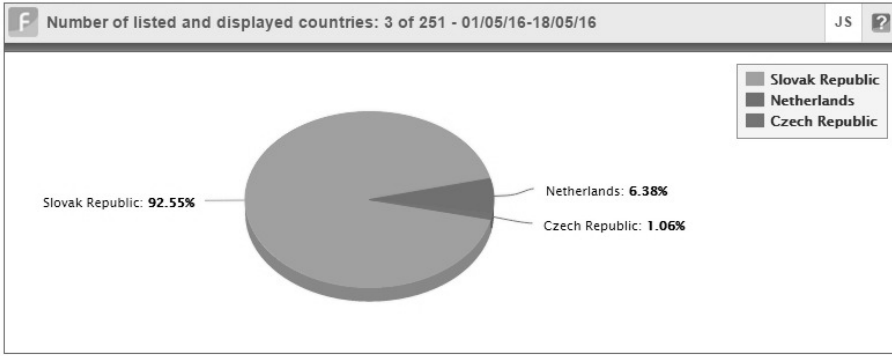

Interval ?

Select a default time period:

F Number of listed and displayed countries: 3 of 251 - 01/05/16-18/05/16

Location	Day-by-day	Visits	%	Location	Day-by-day	Visits	%
Slovak Republic	...	87	92.55	Czech Republic	...	1	1.06
Netherlands	...	6	6.38