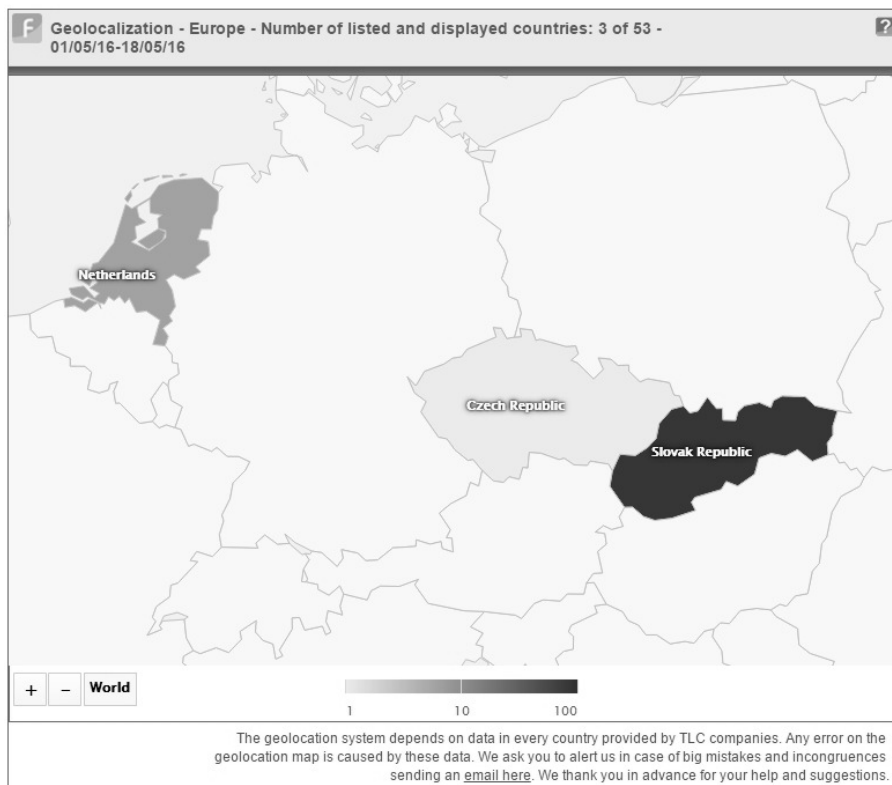

Interval ?

Select a default time period:

F Number of listed and displayed countries: 3 of 251 - 01/05/16-18/05/16

Location	Day-by-day	Visits	%	Location	Day-by-day	Visits	%
Slovak Republic	...	87	92.55	Czech Republic	...	1	1.06
Netherlands	...	6	6.38				

Interval ?

Select a default time period:

F Slovak Republic - Number of listed and displayed cities: 8 of 8 - 01/05/16-18/05/16

Location	Day-by-day	Visits	%	Location	Day-by-day	Visits	%
Undefined	...	72	82.76	Spisske Podhradie	...	1	1.15
Bratislava	...	5	5.75	Stará Lesná	...	1	1.15
Poprad	...	4	4.60	Martin	...	1	1.15
Lendak	...	2	2.30	Svit	...	1	1.15